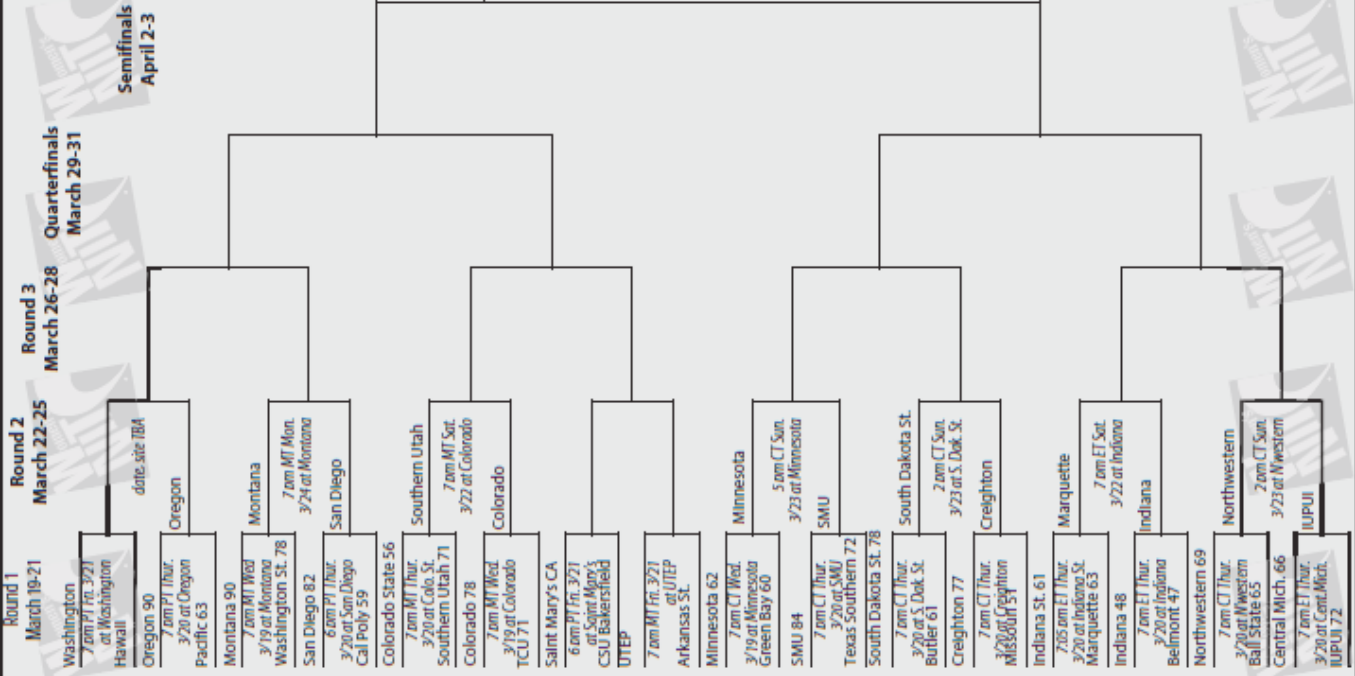

Championship at TBA
3 p.m. ET Sat. April 5
CBS Sports Network

2014
Postseason WNIT
CHAMPIONS

All game times are according to
host school's time zone.