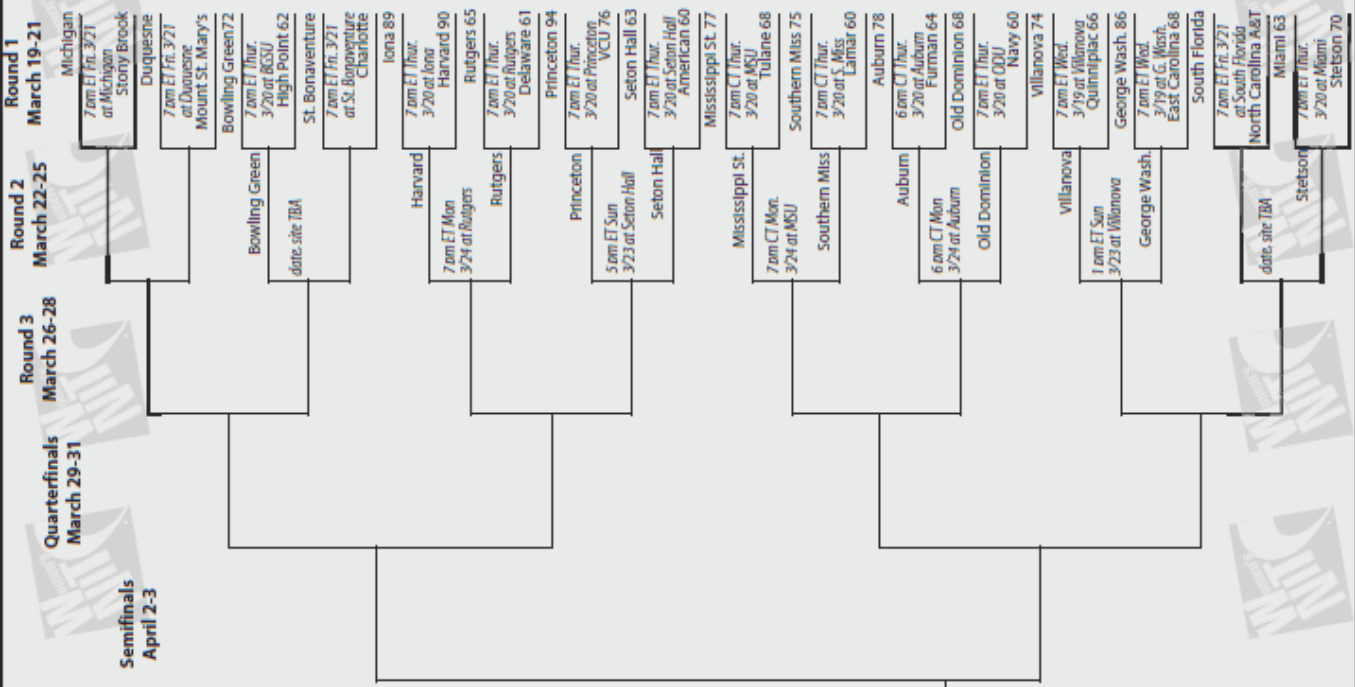

Championship at TBA
3 p.m. ET Sat. April 5
CBS Sports Network

2014
Postseason WNIT
CHAMPIONS

All game times are according to
host school's time zone.